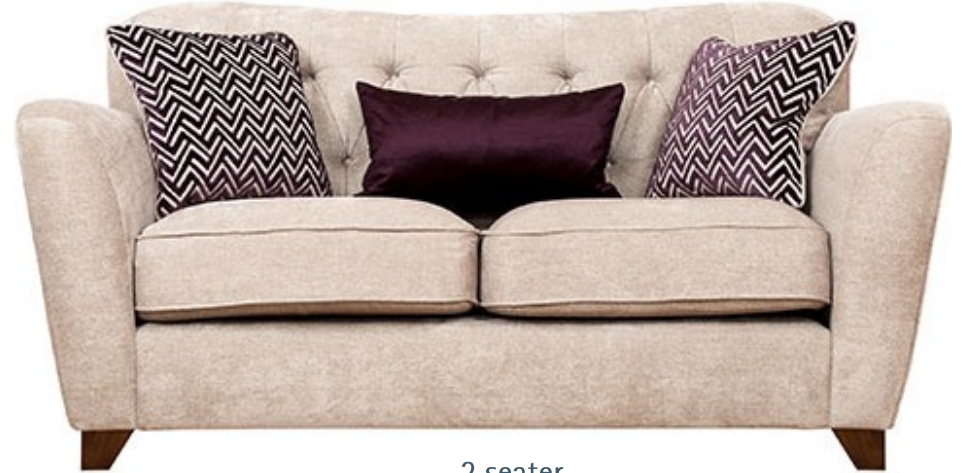

3 seater  
88h x 205w x 95d  
£875

2 seater  
88h x 173w x 95d  
£845

Chair  
88h x 103w x 95d  
£575

Throne chair  
122h x 73w x 88d  
£770

Stool  
37h x 104w x 73d  
£415